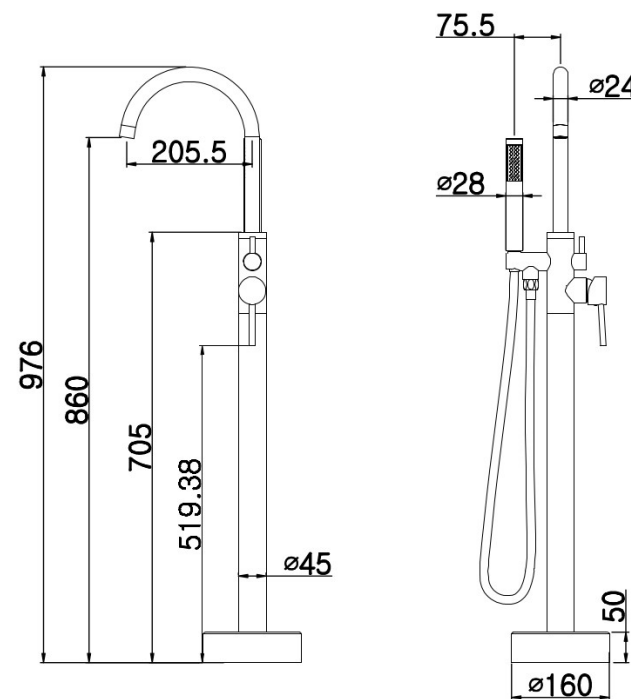

**CIOSO BATH FILLER W/HANDSHOWER  
 MODERN BRASS 11537HS**

- Contemporary new design
- Available in 4 finishes
- 15 Year conditional warranty
- Concrete floor fitting standard
- Timber floor fitting optional
- Maximum operating pressure 500kpa
- Minimum operating pressure 150kpa
- Maximum water temperature 80 degrees
- Must be installed by a licensed plumber