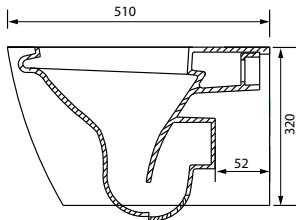

WELS: 4 stars - 3/4.5L

Finish: White

The Synergii wall hung pan is stylish and functional. It has a rimless bowl eliminating the conventional box rim making this toilet very hygienic and easy cleaning. It's fitted with a soft close Haro seat, so one touch and it closes gently and quietly.

This pan features an easy clean coating on mixed in with the ceramic glaze.

Concealed Cistern with frame

ARO4460

WELS: 4 star

Litres/min: 4.5 / 3

Inlet Position: Top left

Material: High density polyethylene