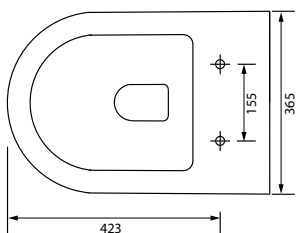

Synergii Wall Hung Pan with slim line seat

SY04331

Arcisan in-wall cistern with frame

ARO4460

Kibo Flush Panel

KBO4470

Synergii wall hung pan with slim line seat

SY04331

WELS: 4 stars - 3/4.5L

Finish: White

The Synergii wall hung pan is stylish and functional. It has a rimless bowl eliminating the conventional box rim making this toilet very hygienic and easy cleaning. It's fitted with a soft close Haro seat, so one touch and it closes gently and quietly.

This pan features an easy clean coating on mixed in with the ceramic glaze.

Concealed Cistern with frame

ARO4460

WELS: 4 star

Litres/min: 4.5 / 3

Inlet Position: Top left

Material: High density polyethylene