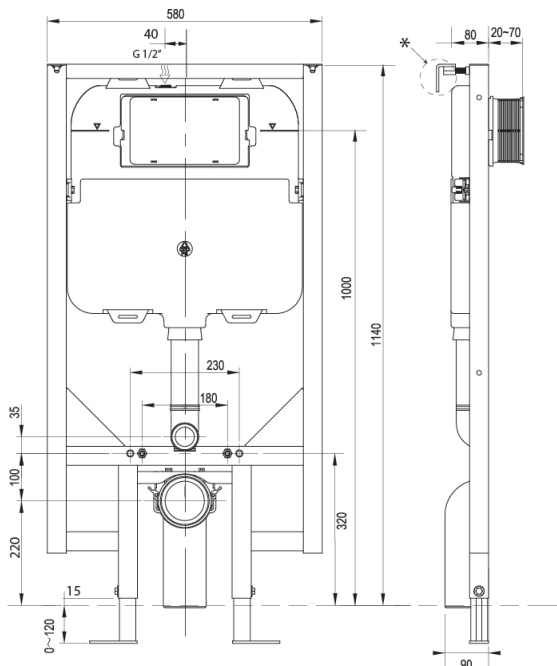

WELS: 4 stars - 3/4.5L

Finish: White

The Synergii wall hung pan is stylish and functional. It has a rimless bowl eliminating the conventional box rim making this toilet very hygienic and easy cleaning. It's fitted with a soft close Haro seat, so one touch and it closes gently and quietly.

This pan features an easy clean coating on mixed in with the ceramic glaze.

Concealed Cistern with frame

ARO4460

WELS: 4 star

Litres/min: 4.5 / 3

Inlet Position: Top left

Material: High density polyethylene

The concealed, dual flush cistern with frame is made from high density polyethylene. This cistern is suitable for in-wall and under counter installation.

Kibo Flush Panel

KBO4470

Finish: Chrome plated

Mechanical push plate for concealed cistern.