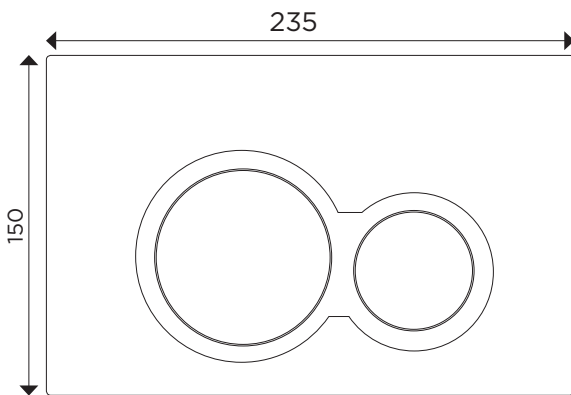

WELS: 4 stars - 3/4.5L

Finish: White

The Synergii wall hung pan is stylish and functional. It has a rimless bowl eliminating the conventional box rim making this toilet very hygienic and easy cleaning. It's fitted with a soft close Haro seat, so one touch and it closes gently and quietly.

This pan features an easy clean coating on mixed in with the ceramic glaze.

Concealed Cistern with frame

ARO4460

WELS: 4 star

Litres/min: 4.5 / 3

Inlet Position: Top left

Material: High density polyethylene

The concealed, dual flush cistern with frame is made from high density polyethylene. This cistern is suitable for in-wall and under counter installation.

Kibo Flush Panel

KBO4470

Finish: Chrome plated

Mechanical push plate for concealed cistern.