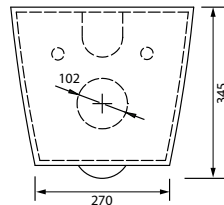

Synergii wall hung toilet with Slim Line Seat, in-wall cistern with frame and Kibo Flush Panel

SY04383

Package comprised of: Synergii wall hung pan with slim line seat, in-wall cistern with frame and Kibo flush plates

Synergii Wall Hung Pan with slim line seat

SY04331

Arcisan in-wall cistern with frame

ARO4460

Kibo Flush Panel

KBO4470

Synergii wall hung pan with slim line seat

SY04331

WELS: 4 stars - 3/4.5L

Finish: White

The Synergii wall hung pan is stylish and functional. It has a rimless bowl eliminating the conventional box rim making this toilet very hygienic and easy cleaning. It's fitted with a soft close Haro seat, so one touch and it closes gently and quietly.

This pan features an easy clean coating on mixed in with the ceramic glaze.

Concealed Cistern with frame

ARO4460

WELS: 4 star

Litres/min: 4.5 / 3

Inlet Position: Top left

Material: High density polyethylene