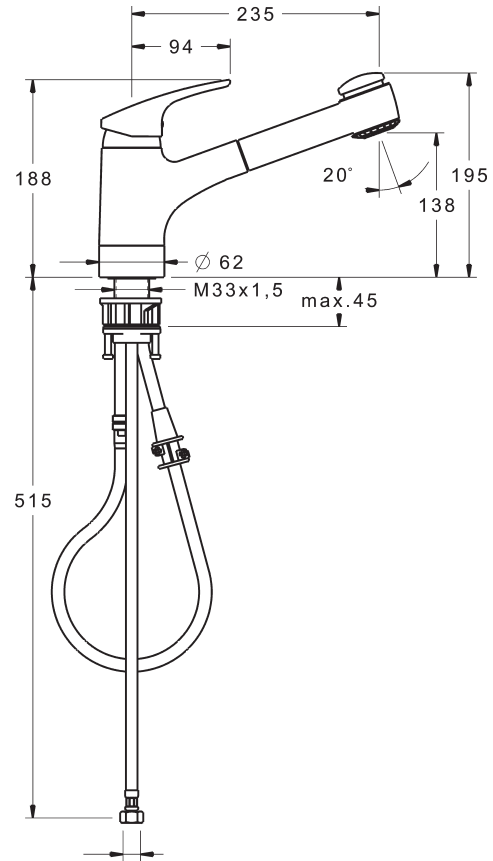

# HANSAMIX LOW SPOUT KITCHEN MIXER WITH PULL OUT SPRAY

**Product Image** **Technical Specification**

**Description**

HansaMix Low Spout Kitchen Mixer with Pull Out Spray  
WELS 4 Star / 7.5Lpm

**0138 2283 0037**

**Additional Information**

- 15 Year Warranty\* Conditions Apply
- German Engineered
- 46mm Cartridge
- Flexible 1/2" Tails