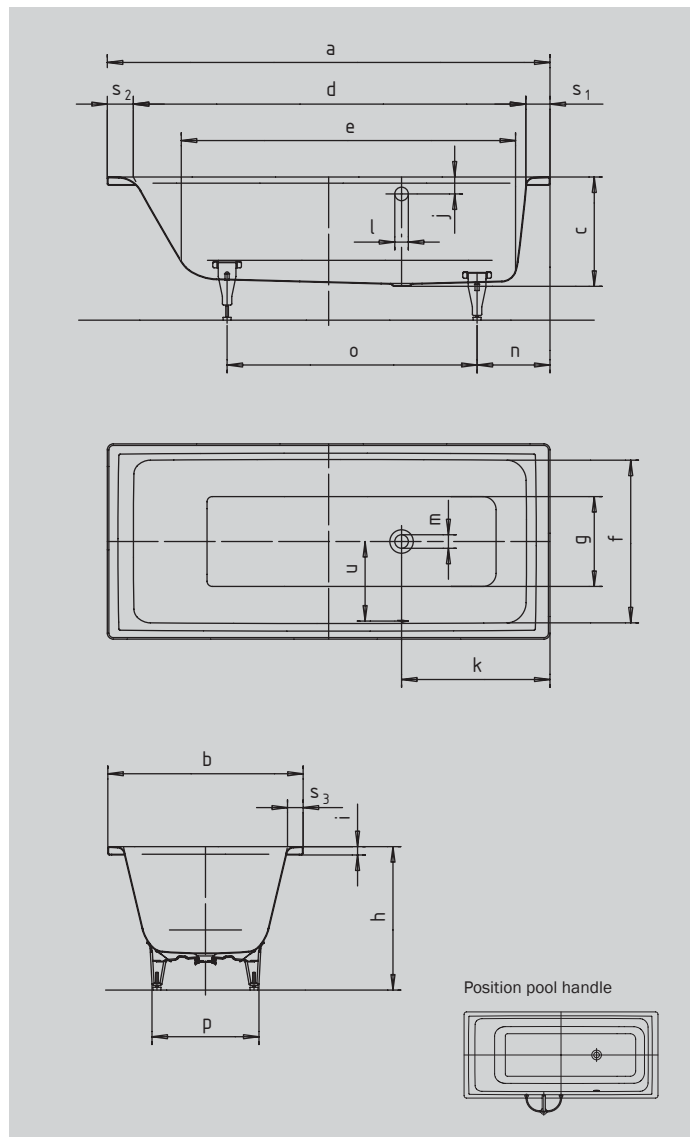

PURO WITH SIDE OVERFLOW

- straightlined, purist design
- one-seater bath with side overflow
- classic four-cornered model
- made of Kaldewei steel enamel 3.5 mm
- **30 YEAR WARRANTY**

Model No.		684	656	657	697
External length	a	1600	1700	1800	1900 mm
External width	b	700	750	800	900 mm
Depth	c	420	420	420	420 mm
Internal length (top)	d	1410	1510	1610	1710 mm
Internal length (bottom)	e	1180	1280	1380	1480 mm
Internal width (top)	f	580	630	680	770 mm
Internal width (bottom)	g	410	460	510	615 mm
Height with feet	h	552-572	553-573	551-571	
Height of rim	i	32	32	32	32 mm
Distance top edge to centre of overflow hole	j	70	70	70	70 mm
Distance bath edge (foot) to centre of drain hole	k	570	570	570	570 mm
Diameter of overflow hole	l	52	52	52	52 mm
Diameter of drain hole	m	52	52	52	52 mm
Distance foot end of bath edge to centre of foot	n	435	445	460	
Distance between the feet	o	705	750	820	
Max. width of feet	p	410	445	485	
Width of rim (foot end; head end; lengthwise)	s ₁ ; s ₂ ; s ₃	90; 100; 60	90; 100; 60	90; 100; 60	90; 100; 65 mm
Distance between centre holes	u	275	300	325	375 mm
Water volume** in litres		105	137	170	230 litres
Weight of the enamelled bath in kg		46	51	55	64 kg
Anti-slip		300 X 300	348 X 348	396 x 396	396 x 396 mm
Full anti-slip		708 X 252	924 X 348	1020 x 396	1260 x 396 mm

Subject to technical alterations, tolerances and errors. Similar illustration.
** 70 litres displacement on average.

KALDEWEI