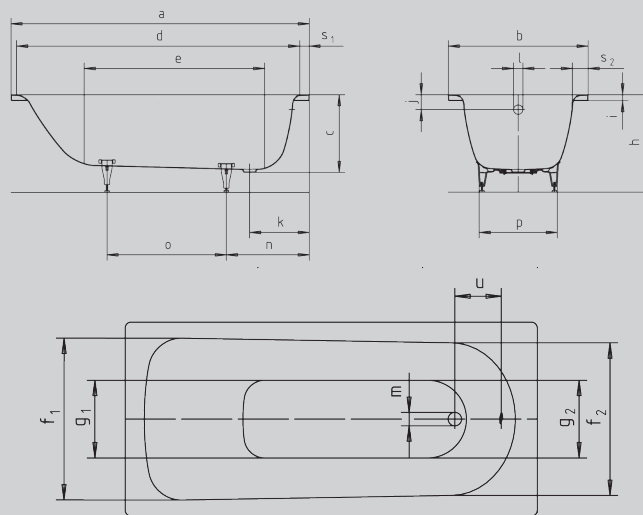

EUROWA

- Comfortable bathing or showering with waste at foot end
- Classic minimal design
- Made of steel enamel
- Quality product made in Germany
- **10 YEAR WARRANTY***

OPTIONS

- Sound Insulation
- Tile Trim
- Leg System (model 271 excluded)
- Bathtub Cushion

MODELS 309 310 311 312

MODEL 271

Model No.		309	310	311	312	271
External length	a	1400	1500	1600	1700	1700
External width	b	700	700	700	700	750
Depth	c	390	390	390	390	390
Internal length (top)	d	1230	1330	1430	1530	1580
Internal length (bottom)	e	850	950	1050	1150	1150
Internal width (top)	f ₁ ; f ₂	550; 530	550; 530	550; 530	550; 530	630; 560
Internal width (bottom)	g ₁ ; g ₂	390; 350	390; 350	390; 350	390; 350	430; 380
Height with feet	h	515-535	515-535	515-535	515-535	N/A
Height of rim	i	32	32	32	32	32
Distance top edge to centre of overflow hole	j	63	63	63	63	70
Distance bath edge to centre of drain hole	k	310	320	310	310	290
Diameter of overflow hole	l	52	52	52	52	52
Diameter of drain hole	m	52	52	52	52	52
Distance between centre holes	u	212	212	212	212	226
Delivery		8 weeks	Stocked	8 weeks	Stocked	Stocked