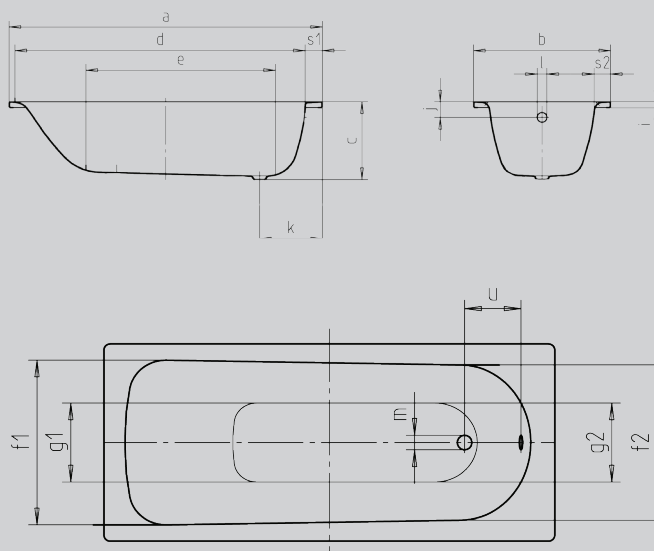

EUROWA

- Comfortable bathing or showering with waste at foot end
- Classic minimal design
- Made of steel enamel
- Quality product made in Germany
- **10 YEAR WARRANTY***

OPTIONS

- Sound Insulation
- Tile Trim
- Leg System (model 271 excluded)
- Bathtub Cushion

MODELS 309 310 311 312

MODEL 271

Model No.		309	310	311	312	271
External length	a	1400	1500	1600	1700	1700
External width	b	700	700	700	700	750
Depth	c	390	390	390	390	390
Internal length (top)	d	1230	1330	1430	1530	1580
Internal length (bottom)	e	850	950	1050	1150	1150
Internal width (top)	f ₁ ; f ₂	550; 530	550; 530	550; 530	550; 530	630; 560
Internal width (bottom)	g ₁ ; g ₂	390; 350	390; 350	390; 350	390; 350	430; 380
Height with feet	h	515-535	515-535	515-535	515-535	N/A
Height of rim	i	32	32	32	32	32
Distance top edge to centre of overflow hole	j	63	63	63	63	70
Distance bath edge to centre of drain hole	k	310	320	310	310	290
Diameter of overflow hole	l	52	52	52	52	52
Diameter of drain hole	m	52	52	52	52	52
Distance between centre holes	u	212	212	212	212	226
Delivery		8 weeks	Stocked	8 weeks	Stocked	Stocked