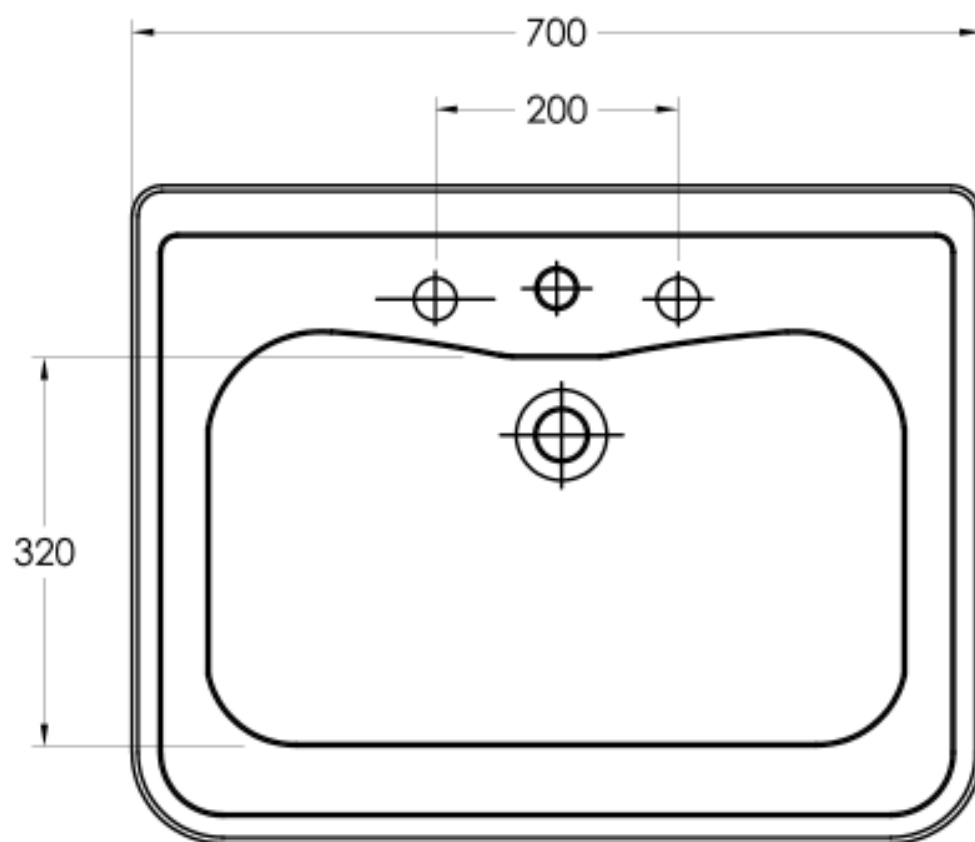

**Brodware**

**CLASSIQUE**

**1.8791.00.3.XX**

XX Indicates finish  
 Manufacturing engineers of quality commercial and residential fittings  
 Dimensions subjects to change without notice. All dimensions are approximate  
 Copyright © Brodware Pty Ltd 2018. www.brodware.com