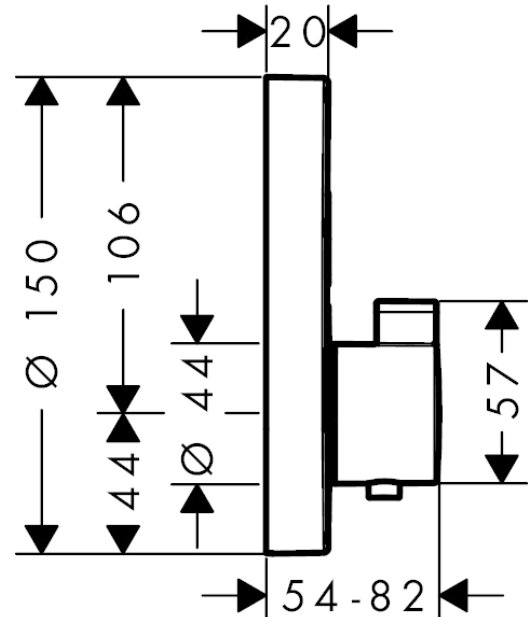

Scale drawing