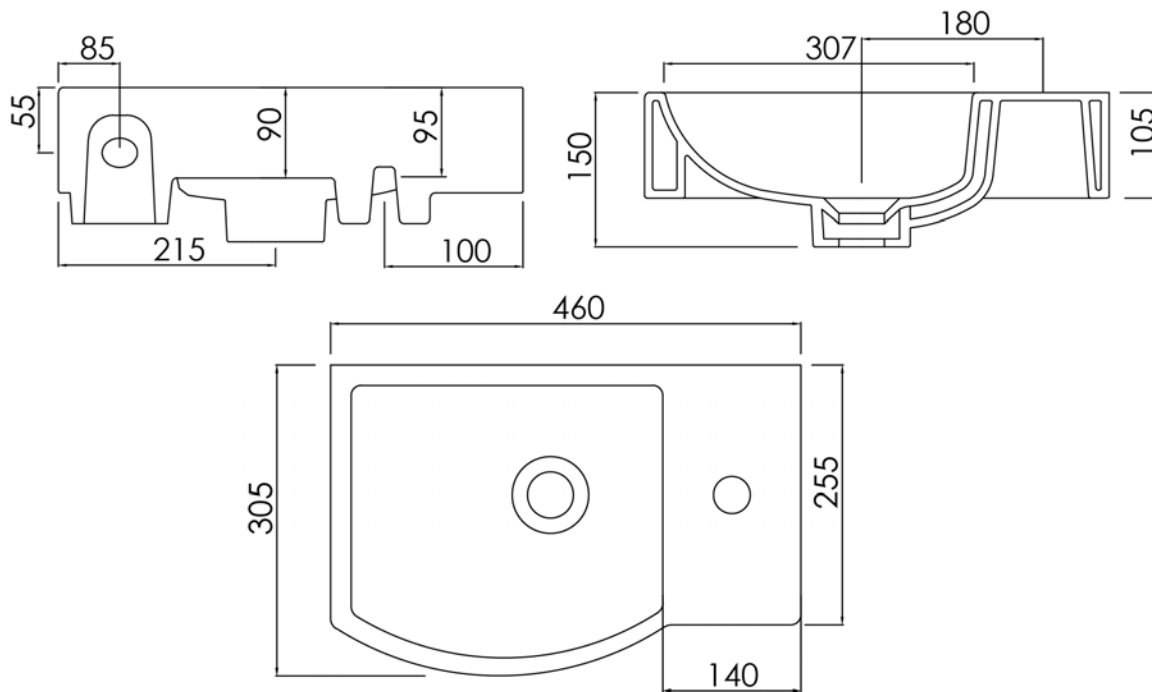

Azure Small Wash Basin

TECHNICAL SPECIFICATIONS

PRODUCT NO: **FC11MUL01** Azure Small Wash Basin 460x305mm - 1 Tap Hole only (on right-hand side)

Note: Basin to be Wall-Mounted
Suits Edo Floor Cabinet ED10SF0401 & Edo Wall Cabinet ED10SW0401