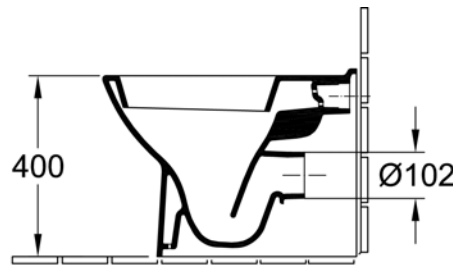

Villeroy & Boch

1748

O.novo Wall-Face P-Trap Toilet Suite – 4.5/3L

SOFT  CLOSE

 ceramicplus
Villeroy & Boch

TECHNICAL SPECIFICATIONS

For use with concealed cistern, ask about Grohe In-Wall Flushing Systems

PRODUCT NO: **56571001S4B**, O.novo Wall-Face P-Trap Suite with  SOFT  CLOSE
PRODUCT NO: **565710R1S4B**, O.novo Wall-Face P-Trap Suite with  ceramicplus &  SOFT  CLOSE

4.5/3L – WELS 4 STAR RATED SUITES
(Includes Toilet Seat)