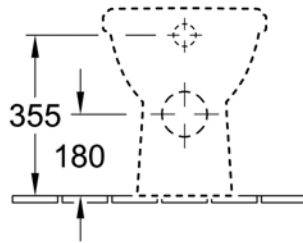

Villeroy & Boch

1748

O.novo Wall-Face P-Trap Toilet Suite – 4.5/3L

SOFT  CLOSE

 ceramicplus
Villeroy & Boch

TECHNICAL SPECIFICATIONS

For use with concealed cistern, ask about Grohe In-Wall Flushing Systems

PRODUCT NO: **56571001S4B**, O.novo Wall-Face P-Trap Suite with  SOFT  CLOSE
PRODUCT NO: **565710R1S4B**, O.novo Wall-Face P-Trap Suite with  ceramicplus &  SOFT  CLOSE

4.5/3L – WELS 4 STAR RATED SUITES
(Includes Toilet Seat)