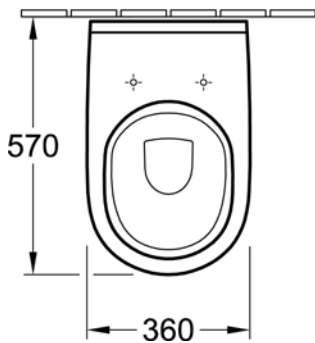

Villeroy & Boch

1748

O.novo Wall-Face P-Trap Toilet Suite – 4.5/3L

SOFT  CLOSE

 ceramicplus
Villeroy & Boch

TECHNICAL SPECIFICATIONS

For use with concealed cistern, ask about Grohe In-Wall Flushing Systems

PRODUCT NO: **56571001S4B**, O.novo Wall-Face P-Trap Suite with  SOFT  CLOSE
PRODUCT NO: **565710R1S4B**, O.novo Wall-Face P-Trap Suite with  ceramicplus &  SOFT  CLOSE

4.5/3L – WELS 4 STAR RATED SUITES
(Includes Toilet Seat)