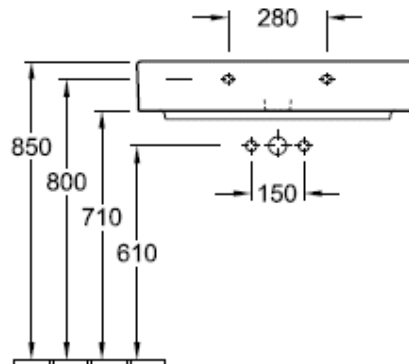

Villeroy & Boch

1748

Memento Single Wash Basin

Can be Wall or
Countertop Mounted

TECHNICAL SPECIFICATIONS

PRODUCT NO: **51338G01CB**,
PRODUCT NO: **51338G301CB**,
PRODUCT NO: **51338F01CB**,
PRODUCT NO: **51338G01SDLCB**,
PRODUCT NO: **51338G01SDRCB**,

Memento Single Wash Basin 800 x 470mm, 1TH - White
Memento Single Wash Basin 800 x 470mm, 3TH - White
Memento Single Wash Basin 800 x 470mm, No TH - White
Memento Single Wash Basin 800 x 470mm, 1TH - White, w/ soap dispenser on LHS
Memento Single Wash Basin 800 x 470mm, 1TH - White, w/ soap dispenser on RHS

Mounting Bolts included
No Overflow – Recommended non-overflow waste 94238N.

*Optional Extra –
Chrome End Towel Rails
(470mm x 140mm)
Code: 874942D7
(per rail code)*