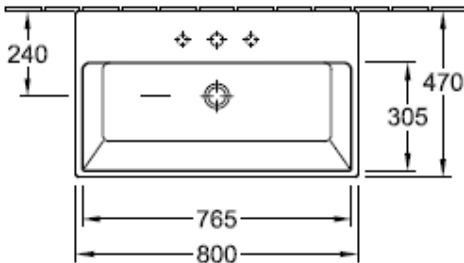

Villeroy & Boch

1748

Memento Single Wash Basin

Can be Wall or
Countertop Mounted

TECHNICAL SPECIFICATIONS

PRODUCT NO: **51338G01CB**,
PRODUCT NO: **51338G301CB**,
PRODUCT NO: **51338F01CB**,
PRODUCT NO: **51338G01SDLCB**,
PRODUCT NO: **51338G01SDRCB**,

Memento Single Wash Basin 800 x 470mm, 1TH - White
Memento Single Wash Basin 800 x 470mm, 3TH - White
Memento Single Wash Basin 800 x 470mm, No TH - White
Memento Single Wash Basin 800 x 470mm, 1TH - White, w/ soap dispenser on LHS
Memento Single Wash Basin 800 x 470mm, 1TH - White, w/ soap dispenser on RHS

Mounting Bolts included
No Overflow – Recommended non-overflow waste 94238N.

*Optional Extra –
Chrome End Towel Rails
(470mm x 140mm)
Code: 874942D7
(per rail code)*