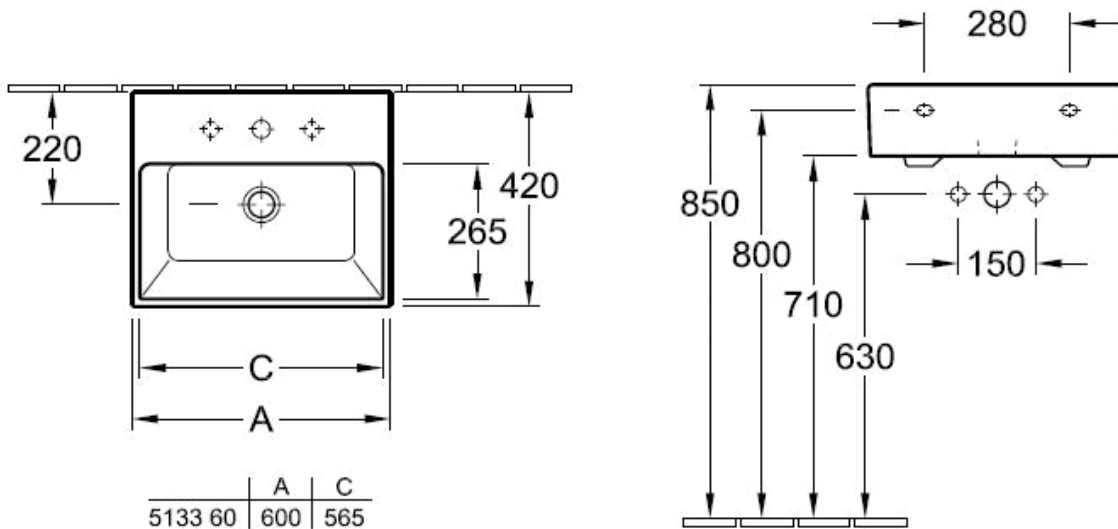

Villeroy & Boch

1748

Memento 600mm Wall Basins

TECHNICAL SPECIFICATIONS

- PRODUCT NO: **51336001CB**, Memento Wall Basin 600 x 420mm 1TH - White
 PRODUCT NO: **5133600301CB**, Memento Wall Basin 600 x 420mm 3TH - White
 PRODUCT NO: **51336301CB**, Memento Wall Basin 600 x 420mm No TH - White
 PRODUCT NO: **51336001SDLCB**, Memento Wall Basin 600 x 420mm 1TH - White w/- soap dispenser on LHS
 PRODUCT NO: **51336001SDRCB**, Memento Wall Basin 600 x 420mm 1TH - White w/- soap dispenser on RHS

Mounting Bolts included
 With Overflow (Recommended
 overflow waste 94238)

Optional Extra –
 Chrome End Towel Rails
 (420mm x 140mm)
 Code: 874937D7
 (per rail code)