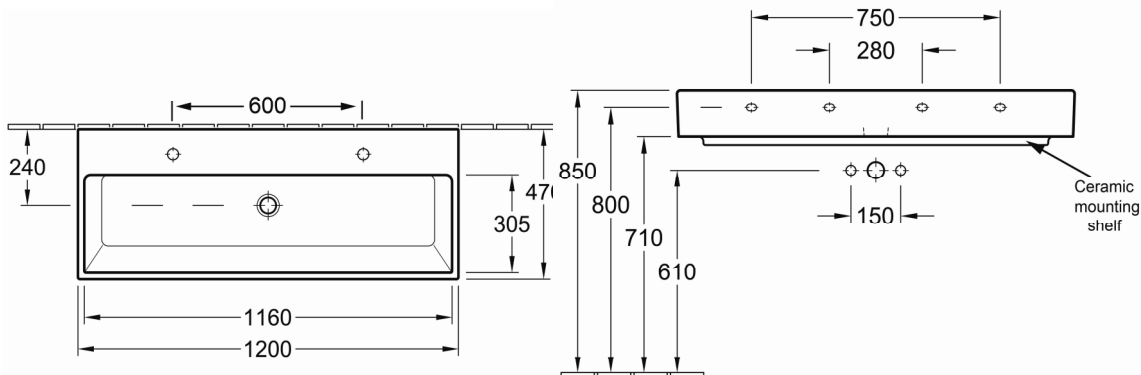

## Memento Double Wash Basin

Can be Wall or  
Countertop Mounted

### TECHNICAL SPECIFICATIONS

PRODUCT NO: **5133CG01CB**,  
PRODUCT NO: **5133CF01CB**,  
PRODUCT NO: **5133CG01SDCCB**,

Memento Double Wash Basin 1200 x 470mm 2 x 1TH - White  
Memento Double Wash Basin 1200 x 470mm No TH - White  
Memento Double Wash Basin 1200 x 470mm 2 x 1TH – White w/  
single liquid soap dispenser (centre)

*Mounting Bolts included*  
*No Overflow – Recommended non-overflow*  
*Waste 94238N*

*Optional Extra –*  
*Chrome End Towel Rails*  
*(470mm x 140mm)*  
*Code: 874942D7*  
*(per rail code)*