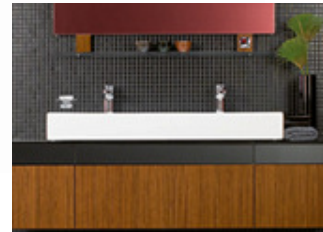

## Memento Double Wash Basin

Can be Wall or  
Countertop Mounted