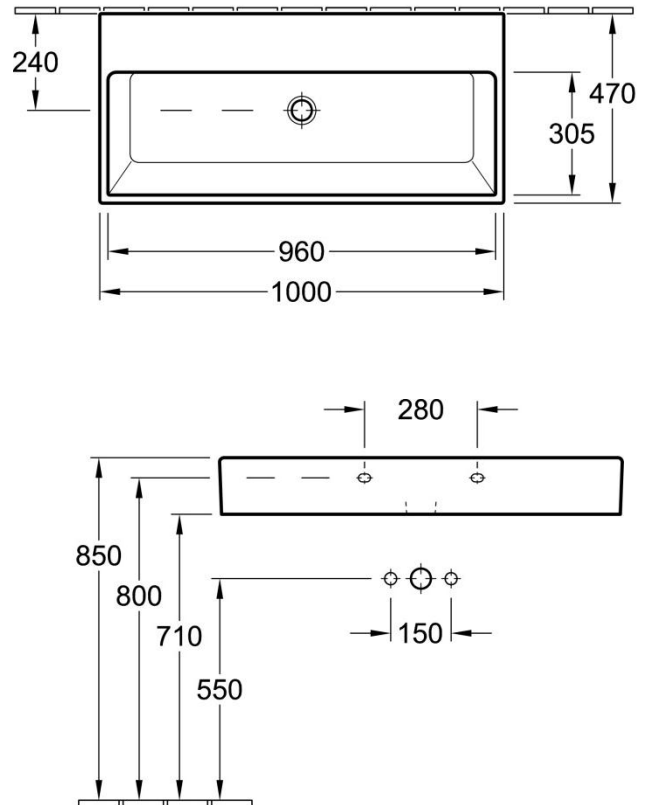

## MEMENTO 1000 WALL BASIN

### Product Image

2 x 1 Taphole pictured.  
Also available with 1 Taphole centred or  
No Taphole for wall-mounted Tapware.  
(Tapware & Waste not included)

### Technical Specification

### Code/Description

Memento Wall Basin  
1000 x 470mm  
(With overflow)

**5133A201CB** 1 Taphole  
**5133A101CB** 2 x 1 Taphole  
**5133A301CB** No Taphole