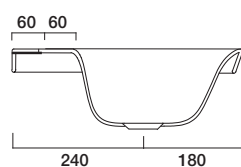

Soul 4, 5

STYLE

Inset

CODE

- (4) NTH (SOL15/0)
- 1TH (SOL15/1)
- 3TH (SOL15/3)
- (5) NTH (SOL18/0)
- 1TH (SOL18/1)
- 3TH (SOL18/3)

WEIGHT

- (4) 16 kg
- (5) 18 kg

COLOURS

White.

OVERFLOW & WASTE

32mm overflow plug and waste not included.

SOUL 4

SOUL 5