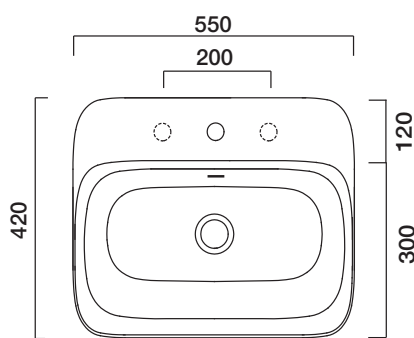

Soul 4, 5

STYLE

Inset

CODE

- (4) NTH (SOL15/0)
- 1TH (SOL15/1)
- 3TH (SOL15/3)
- (5) NTH (SOL18/0)
- 1TH (SOL18/1)
- 3TH (SOL18/3)

WEIGHT

- (4) 16 kg
- (5) 18 kg

COLOURS

White.

OVERFLOW & WASTE

32mm overflow plug and waste not included.

SOUL 4

SOUL 5