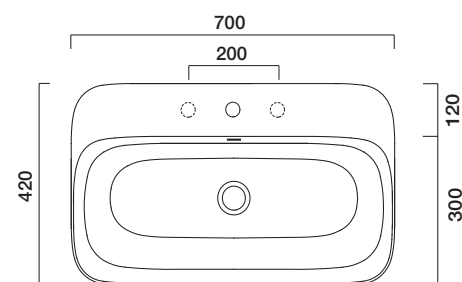

Soul 4, 5

STYLE

Inset

CODE

- (4) NTH (SOL15/0)
- 1TH (SOL15/1)
- 3TH (SOL15/3)
- (5) NTH (SOL18/0)
- 1TH (SOL18/1)
- 3TH (SOL18/3)

WEIGHT

- (4) 16 kg
- (5) 18 kg

COLOURS

White.

OVERFLOW & WASTE

32mm overflow plug and waste not included.

SOUL 4

SOUL 5