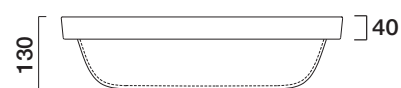

Soul 4, 5

STYLE

Inset

CODE

- (4) NTH (SOL15/0)
- 1TH (SOL15/1)
- 3TH (SOL15/3)
- (5) NTH (SOL18/0)
- 1TH (SOL18/1)
- 3TH (SOL18/3)

WEIGHT

- (4) 16 kg
- (5) 18 kg

COLOURS

White.

OVERFLOW & WASTE

32mm overflow plug and waste not included.

SOUL 4

SOUL 5