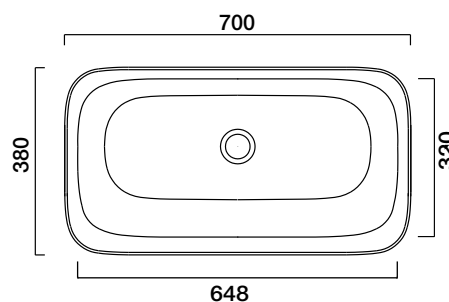

SOUL 2

SOUL 3

Soul 2, 3

STYLE

Inset

CODE

(2) NTH (SOL07)
(3) NTH (SOL11)

WEIGHT

(2) 16 kg
(3) 18 kg

COLOURS

White, Glazed at rear.

OVERFLOW & WASTE

32mm non-overflow plug and waste not included.

SOUL 2

SOUL 3