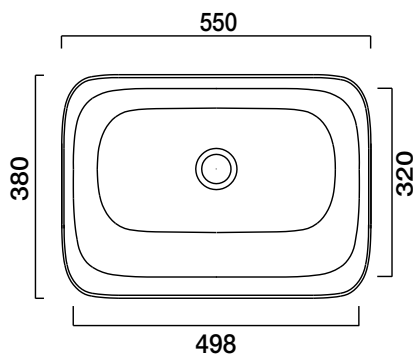

SOUL 2

SOUL 3

Soul 2, 3

STYLE

Inset

CODE

(2) NTH (SOL07)
(3) NTH (SOL11)

WEIGHT

(2) 16 kg
(3) 18 kg

COLOURS

White, Glazed at rear.

OVERFLOW & WASTE

32mm non-overflow plug and waste not included.

SOUL 2

SOUL 3