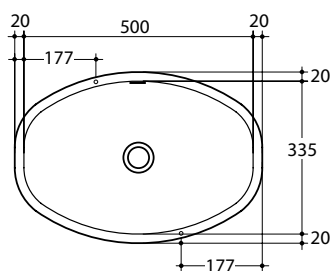

LAGO 75

Lago Series

STYLE

Undercounter

CODE

Lago 54
LVO65U

Lago 75
LVO75U

WEIGHT & CAPACITY

(54) 7.3 kg, **(75)** 10 kg

COLOURS

White

OVERFLOW & WASTE

32mm overflow plug and waste not included.

LAGO 54

LAGO 75