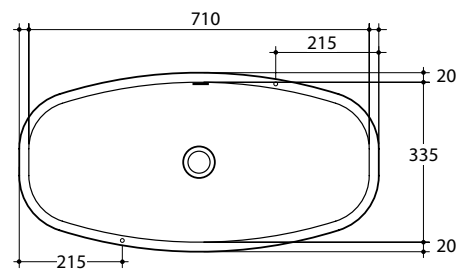

(54) 7.3 kg, **(75)** 10 kg

COLOURS

White

OVERFLOW & WASTE

32mm overflow plug and waste not included.

LAGO 54

LAGO 75