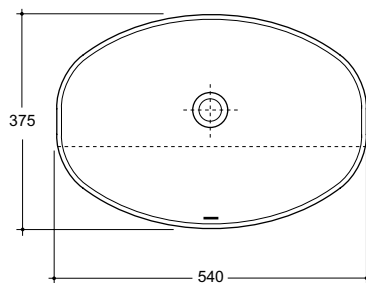

Lago Series

STYLE

Semi Recessed

CODE

Lago 54
LVO54S

Lago 75
LVO75S

WEIGHT

(54) 8.2 kg, **(75)** 11.2 kg

COLOURS

White, Glazed at rear.

OVERFLOW & WASTE

32mm overflow plug and waste not included.

LAGO 54

LAGO 75