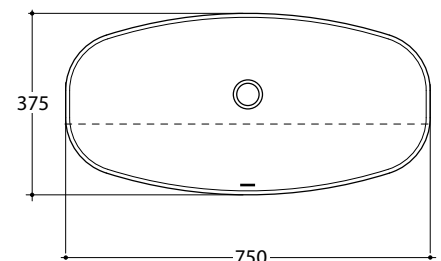

Lago Series

STYLE

Semi Recessed

CODE

Lago 54
LVO54S

Lago 75
LVO75S

WEIGHT

(54) 8.2 kg, **(75)** 11.2 kg

COLOURS

White, Glazed at rear.

OVERFLOW & WASTE

32mm overflow plug and waste not included.

LAGO 54

LAGO 75