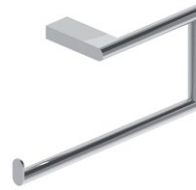

### Toilet Roll Holder

Shown here right facing  
height 25 / width 138 / depth 70

ARSTRH-LF (Left facing)  
ARSTRH-RF (Right facing)

### Double Toilet Roll Holder

height 25 / width 250 / depth 70

ARDTRH

### Hand Towel Rail

Shown here right facing  
height 100 / width 220 / depth 70

ARHTR-LF (Left facing)  
ARHTR-RF (Right facing\*)

### Back Plate

height 22 / width 30 / depth 3

ARBP