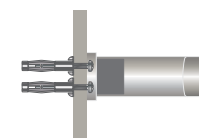

Plasterboard Fixing Kit

ARZPLFK