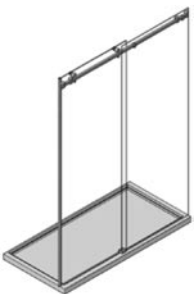

Configurations

opto™
inline