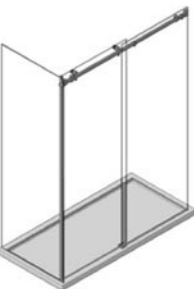

opto™
square