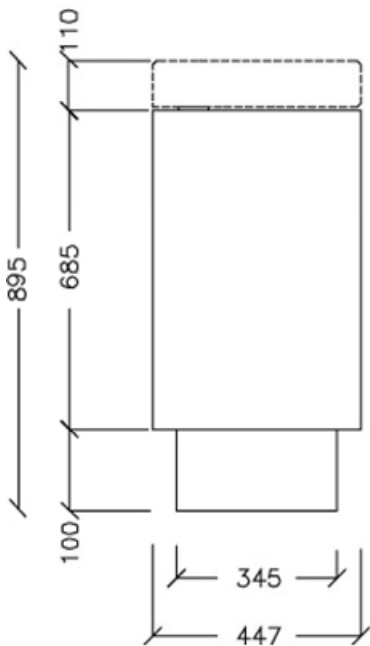

Edo Floor Mounted Cabinet

Shown with
FC10MUL01

TECHNICAL SPECIFICATIONS

Optional Basin

FC10MUL01

PRODUCT NO: **ED10SF0401** Edo Floor Mounted Cabinet H785 x W447 x D250mm

Note: suits Argent Basin Mode FC10MUL01

BASIN NOT INCLUDED

Basin available exclusively with Right Hand Landing