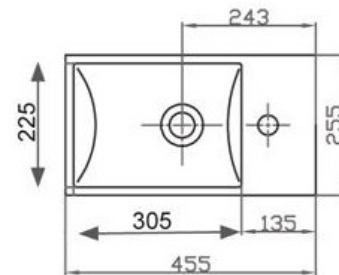

Edo Floor Mounted Cabinet

Shown with
FC10MUL01

TECHNICAL SPECIFICATIONS

Optional Basin

FC10MUL01

PRODUCT NO: **ED10SF0401** Edo Floor Mounted Cabinet H785 x W447 x D250mm

Note: suits Argent Basin Mode FC10MUL01

BASIN NOT INCLUDED

Basin available exclusively with Right Hand Landing