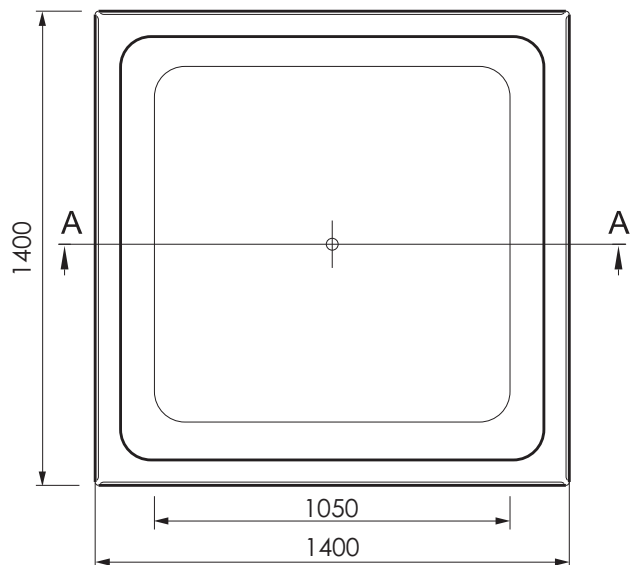

QLD	NSW	VIC	WA	SA	TAS	NTH QLD
TEL	(07) 3271 1944	(02) 9621 5088	(03) 9768 3768	(08) 9242 4766	(08) 8326 7638	(03) 6245 9008	(07) 4771 3400
FAX	(07) 3879 4244	(02) 8814 9898	(03) 9768 3769	(08) 9242 4733	(08) 8186 0699	(03) 6245 9002	(07) 4771 4955

Decina Bathroomware Pty Ltd

ABN 39 845 084 033

www.decina.com.au

100%
australian
made & owned

Lucite Sanitary Grade Acrylic
Steel Rim Reinforcement

DECINA
BATHROOMWARE
relaxing your senses