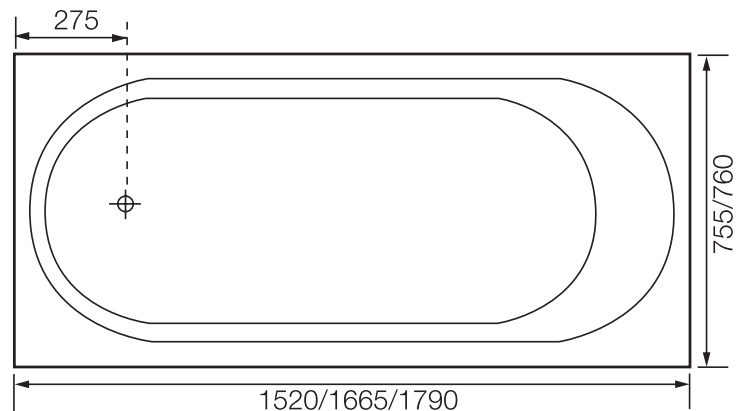

QLD	NSW	VIC	WA	SA	TAS	NTH QLD
TEL	(07) 3271 1944	(02) 9621 5088	(03) 9768 3768	(08) 9434 4466	(08) 8326 7638	(03) 6244 7455	(07) 4771 3400
FAX	(07) 3879 4244	(02) 8814 9898	(03) 9768 3769	(08) 9434 2224	(08) 8186 0699	(03) 6244 7317	(07) 4771 4955

Decina Bathroomware Pty Ltd

ABN 39 845 084 033

www.decina.com.au

100%
australian
made & owned

Lucite Sanitary Grade Acrylic
Steel Rim Reinforcement

DECINA
BATHROOMWARE
relaxing your senses