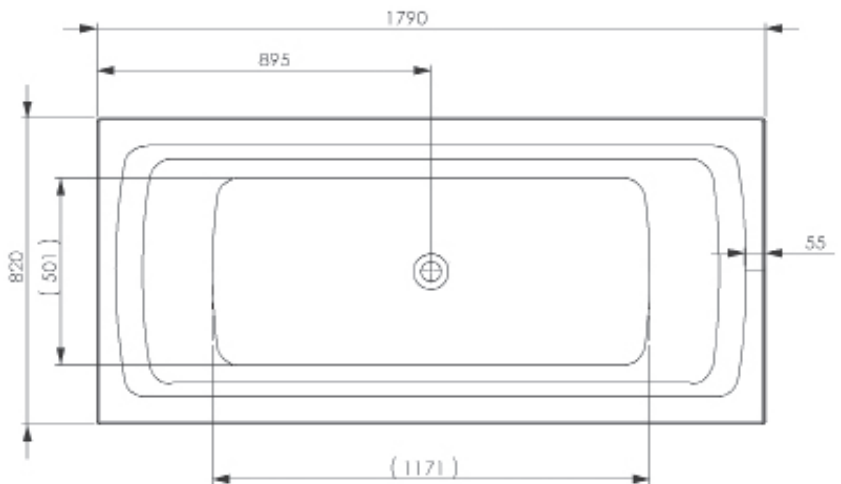

## San Diego with tile bead

1790 x 820 x 480mm - 194 litres

Complimenting the Cortez Range of baths & spa baths, the San Diego features a slight curvature in the lumbar which cradles the shoulders and extra depth allows for full immersion. The generous length and centre waste allows for dual bathing and is suitable for wall or island installation.

Note: All bath volumes are measured in litres and 200mm from rim

Baths, All baths shown in this catalogue, except Freestanding Baths, Shower Baths and Spa Bath shells.

Freestanding Baths & all other baths manufactured by Decina, Shower Baths, Shower Bases, Spa Bath shells and pipework.