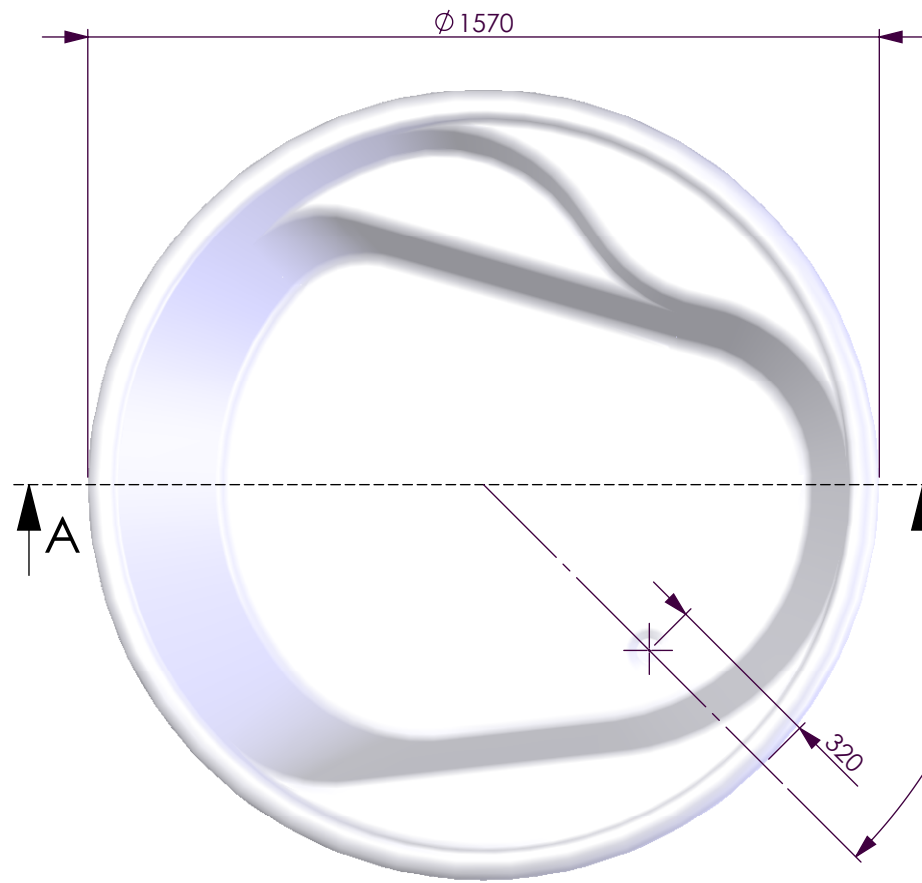

BATH VOLUME (APPROX)	
100mm Below Rim	384 Litres
200mm Below Rim	261 Litres

DECINA BATHROOMWARE ORION WITH BASE SKIRT	DECINA BATHROOMWARE CONFIDENTIAL & PROPRIETARY. ALL INFORMATION ON THIS DRAWING PROPERTY OF DECINA BATHROOMWARE.	Drawn: S Trood
	NOMINAL MEASUREMENTS ONLY - MANUFACTURING TOLERANCE +/- 5mm APPLY	Scale: 1:15
	Thursday, 27 January 2011	Sheet: A4

ORION with BASE SKIRT - DETAILS