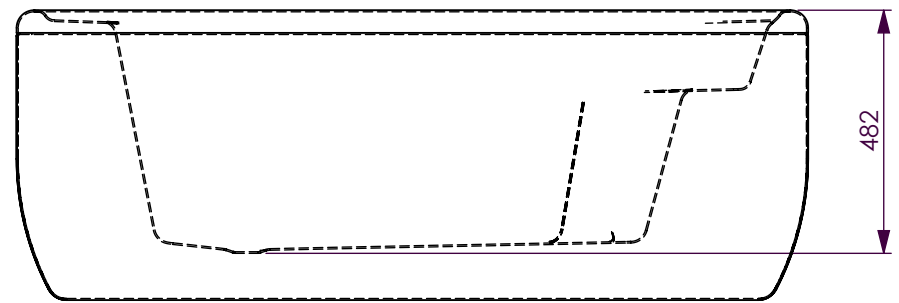

BATH VOLUME (APPROX)	
100mm Below Rim	384 Litres
200mm Below Rim	261 Litres

DECINA BATHROOMWARE ORION WITH BASE SKIRT	DECINA BATHROOMWARE CONFIDENTIAL & PROPRIETARY. ALL INFORMATION ON THIS DRAWING PROPERTY OF DECINA BATHROOMWARE.	Drawn: S Trood
	NOMINAL MEASUREMENTS ONLY - MANUFACTURING TOLERANCE +/- 5mm APPLY	Scale: 1:15
	Thursday, 27 January 2011	Sheet: A4