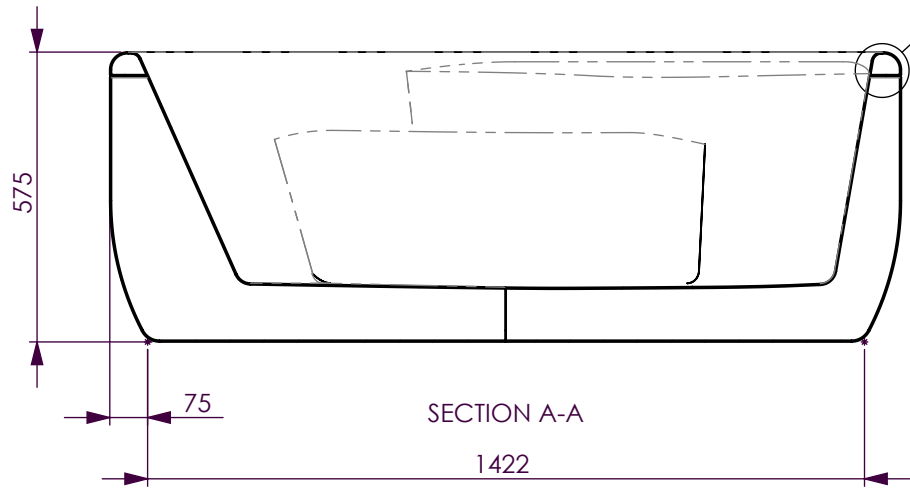

BATH VOLUME (APPROX)	
100mm Below Rim	384 Litres
200mm Below Rim	261 Litres

DECINA BATHROOMWARE ORION WITH BASE SKIRT	DECINA BATHROOMWARE CONFIDENTIAL & PROPRIETARY. ALL INFORMATION ON THIS DRAWING PROPERTY OF DECINA BATHROOMWARE.	Drawn: S Trood
	NOMINAL MEASUREMENTS ONLY - MANUFACTURING TOLERANCE +/- 5mm APPLY	Scale: 1:15
	Thursday, 27 January 2011	Sheet: A4

ORION with BASE SKIRT - DETAILS