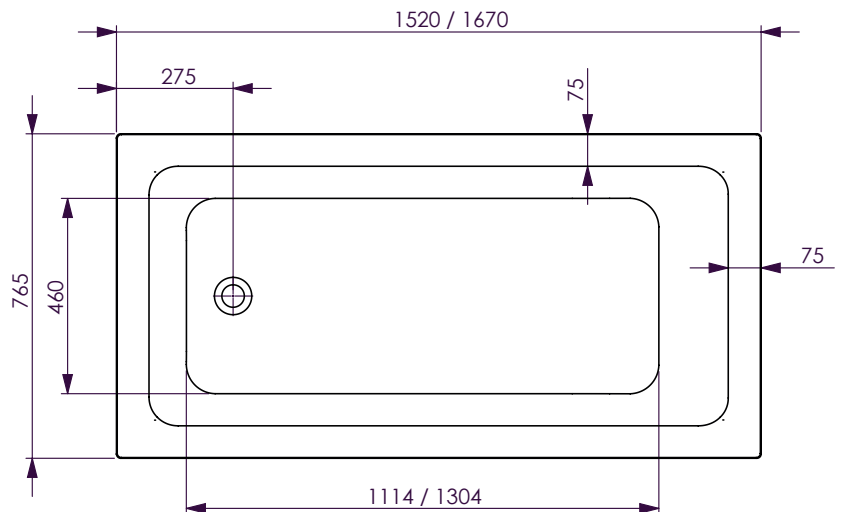

QLD	NSW	VIC	WA	SA	TAS	NTH QLD
TEL	(07) 3271 1944	(02) 9621 5088	(03) 9768 3768	(08) 9242 4766	(08) 8326 7638	(03) 6245 9008	(07) 4771 3400
FAX	(07) 3879 4244	(02) 8814 9898	(03) 9768 3769	(08) 9242 4733	(08) 8186 0699	(03) 6245 9002	(07) 4771 4955

Decina Bathroomware Pty Ltd

ABN 3984 5084 033

www.decina.com.au

100%
australian
made & owned

Lucite Sanitary Grade Acrylic
Steel Rim Reinforcement

DECINA
BATHROOMWARE
relaxing your senses