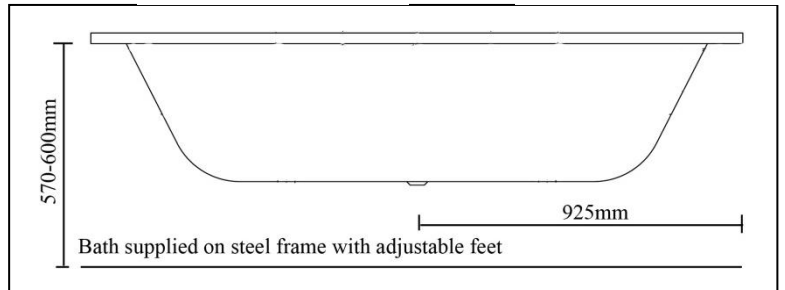

BETTE STARLET OVAL WHIRLPOOL BATHS

Product Image

Technical Specification

Code / Description

BetteStarlet Oval Whirlpool Baths
1850x850mm

- WB2740** with 10 Jet Whirlpool System
- WB2740WFB** with 10 Jet Whirlpool System & Bath Filler
- WB2740** with 18 Jet Whirlpool System
- WB2740WFB** with 18 Jet Whirlpool System & Bath Filler
- WB2740** with 26 Jet Whirlpool System
- WB2740WFB** with 26 Jet Whirlpool System & Bath Filler