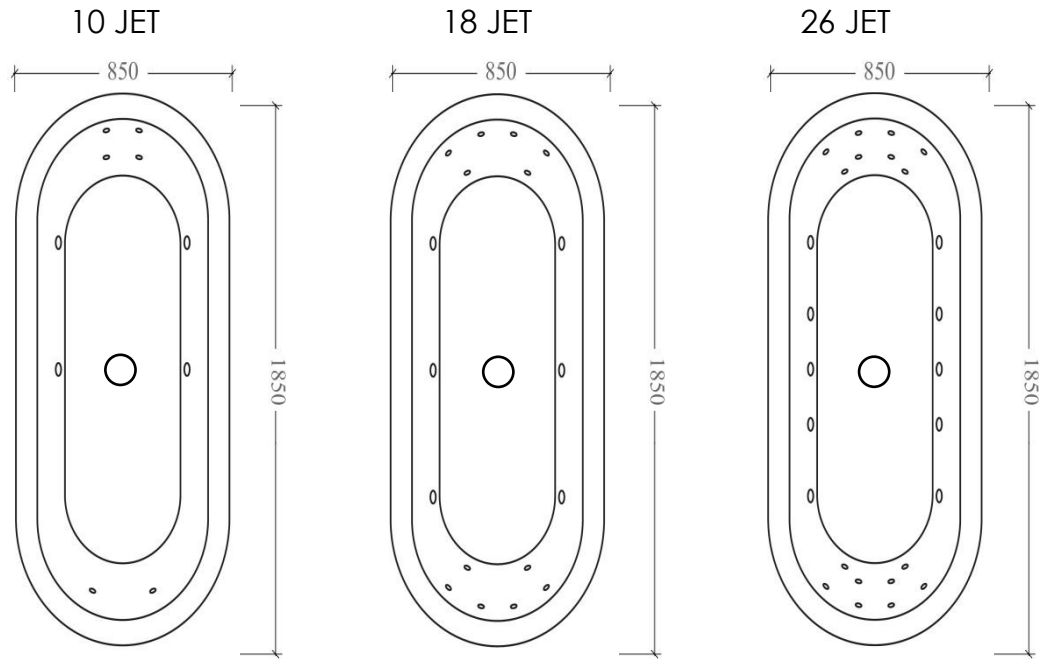

BETTE STARLET OVAL WHIRLPOOL BATHS

Product Image

Technical Specification

Code / Description

BetteStarlet Oval Whirlpool Baths
1850x850mm

- WB2740** with 10 Jet Whirlpool System
- WB2740WFB** with 10 Jet Whirlpool System & Bath Filler
- WB2740** with 18 Jet Whirlpool System
- WB2740WFB** with 18 Jet Whirlpool System & Bath Filler
- WB2740** with 26 Jet Whirlpool System
- WB2740WFB** with 26 Jet Whirlpool System & Bath Filler

Additional Information

- Includes Tiling Lip & Waste Overflow Combination
- Optional Bath Feet – Code B23-1500
- Available Options:
 - ✓ Multi LED Light
 - ✓ Aromatherapy/Sanitising System
 - ✓ Heater (requires 15amp power)
- Bath Filler Factory Fitted to Whirlpool