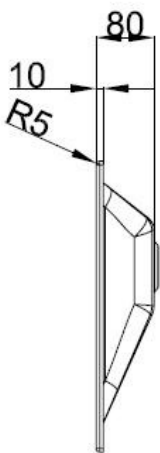

BetteAqua Built-in Single Washbasin – WITHOUT TAPHOLE

- Low Profile, sits only 10mm above benchtop
- Made from long-lasting titanium steel
- 30 year warranty

TECHNICAL SPECIFICATIONS

BETTEAQUA
A049

PRODUCT NO: **A049**, BetteAqua Single Built-in Basin 800 x 400mm – **NO-Tap-Hole**