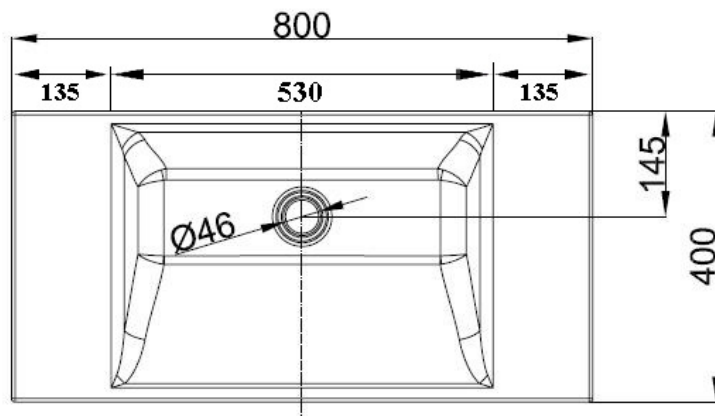

BetteAqua Built-in Single Washbasin – WITHOUT TAPHOLE

- Low Profile, sits only 10mm above benchtop
- Made from long-lasting titanium steel
- 30 year warranty

TECHNICAL SPECIFICATIONS

BETTEAQUA
A049

PRODUCT NO: **A049**, BetteAqua Single Built-in Basin 800 x 400mm – **NO-Tap-Hole**